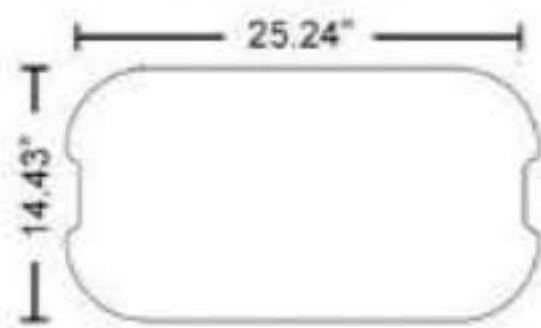

3D and Top View

INCLUDED IN PACKAGE:
 QTY 1: 10ft CURVED MAGNETIX FRAME
 QTY 4: FRONT PANEL
 QTY 2: END PANEL
 QTY 21: CHANNEL BAR

Optional:
 QTY 4: BACK PANEL
 required additional channel bars

Panel and Case Wrap Dimensions

Case Conversion TOP

Case Conversion Wrap