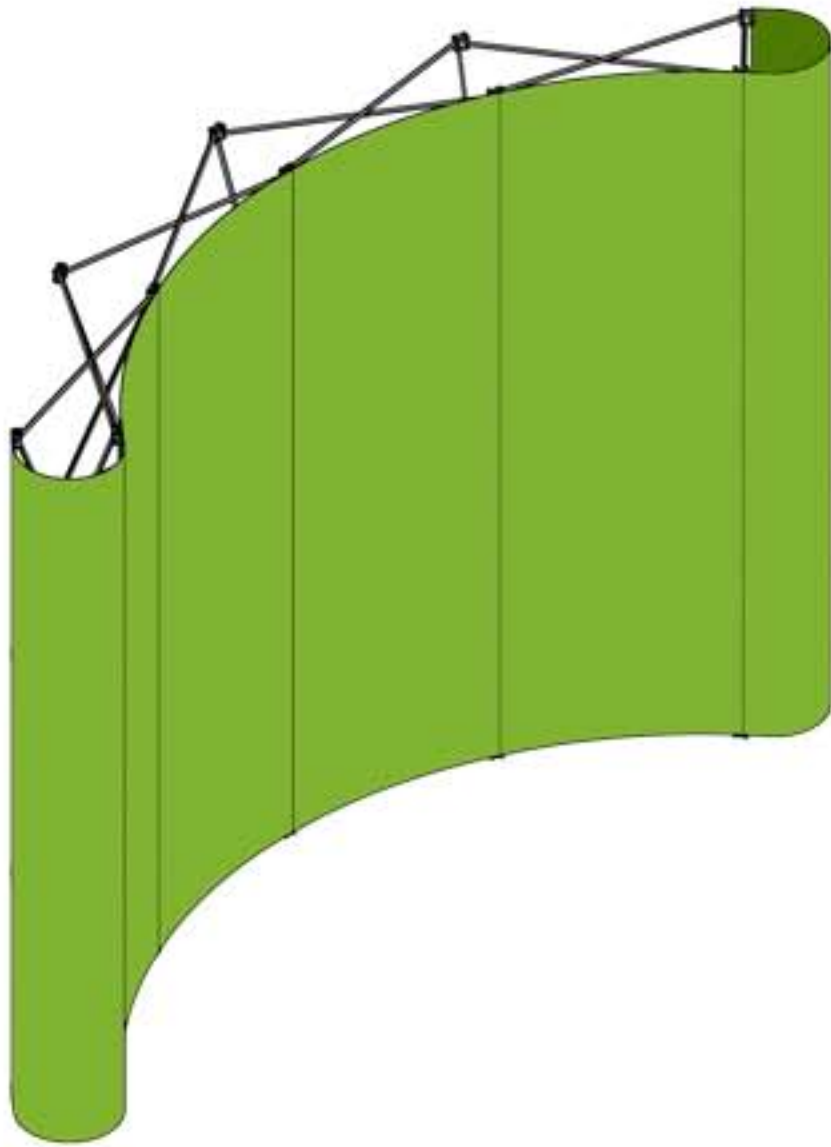

3D and Top View

INCLUDED IN PACKAGE:
 QTY 1: 10ft CURVED MAGNETIX FRAME
 QTY 4: FRONT PANEL
 QTY 2: END PANEL
 QTY 21: CHANNEL BAR

Optional:
 QTY 4: BACK PANEL
 required additional channel bars

Panel and Case Wrap Dimensions

Case Conversion TOP

Case Conversion Wrap