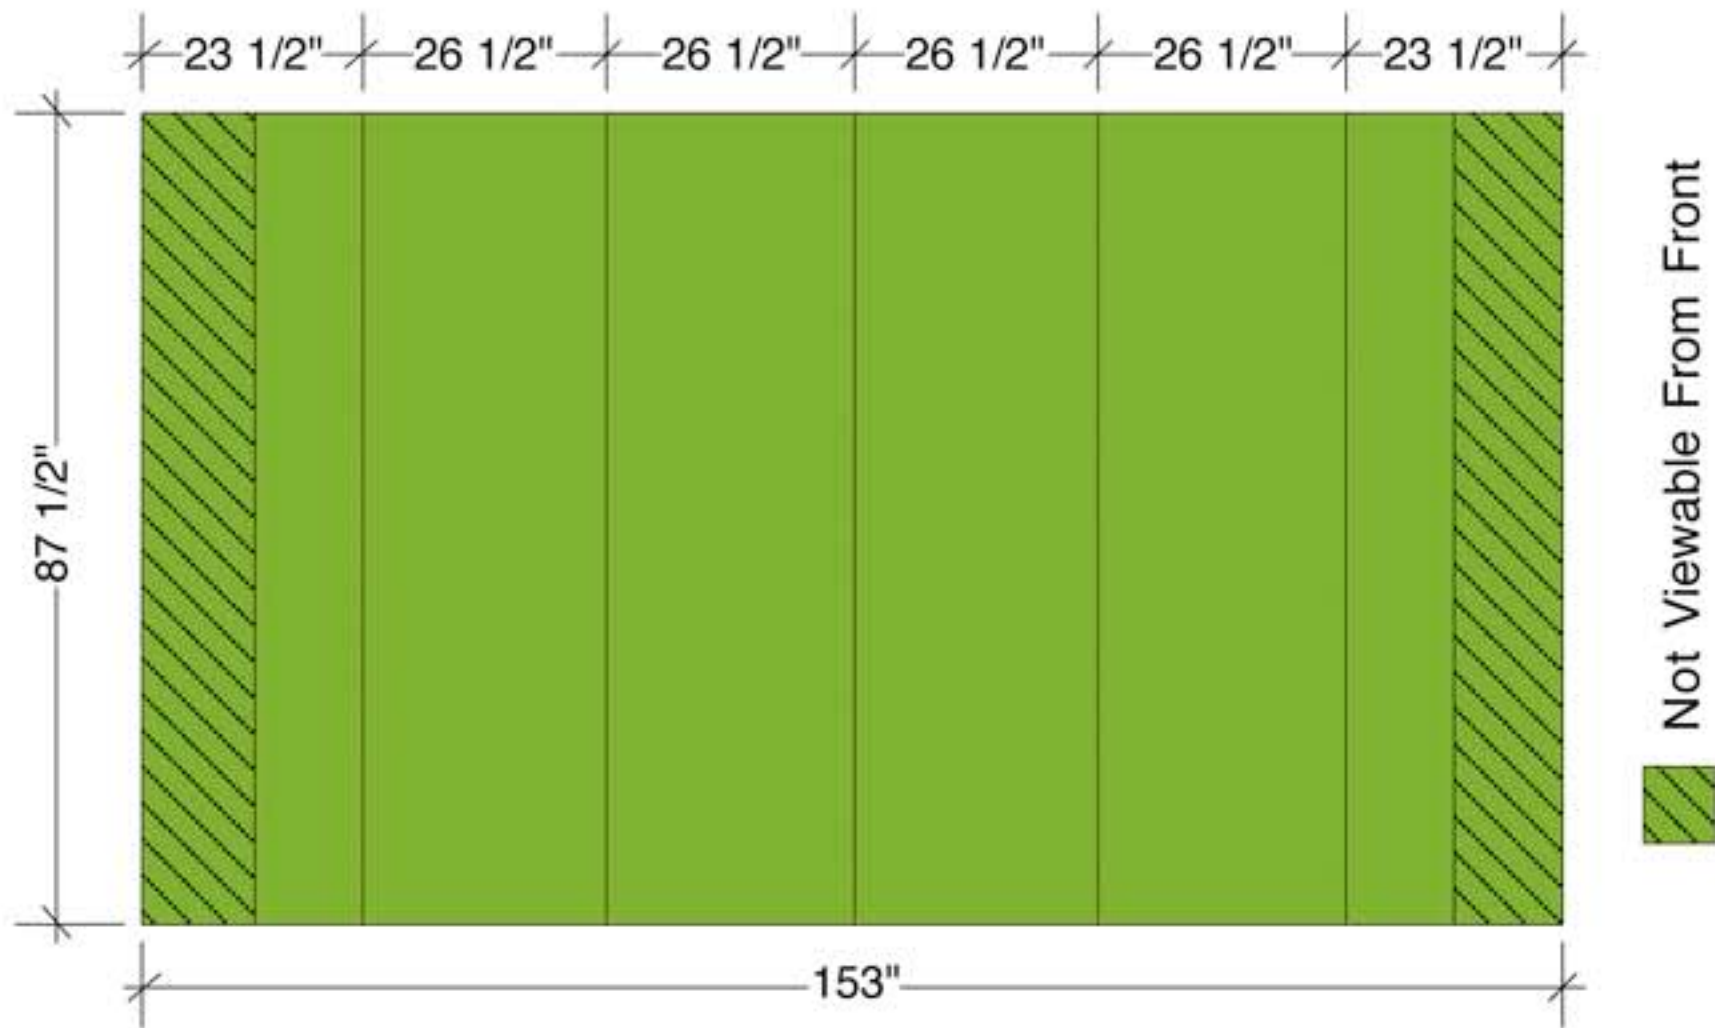

3D and Top View

INCLUDED IN PACKAGE:
 QTY 1: 10ft CURVED MAGNETIX FRAME
 QTY 4: FRONT PANEL
 QTY 2: END PANEL
 QTY 21: CHANNEL BAR

Optional:
 QTY 4: BACK PANEL
 required additional channel bars

Panel and Case Wrap Dimensions

Case Conversion TOP

Case Conversion Wrap