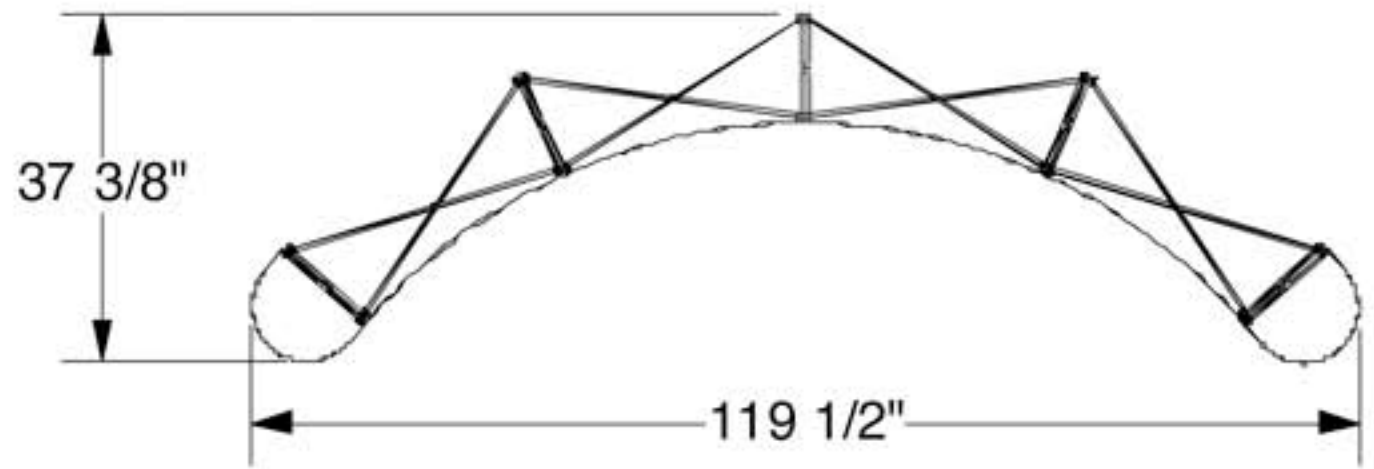

3D and Top View

INCLUDED IN PACKAGE:
 QTY 1: 10ft CURVED MAGNETIX FRAME
 QTY 4: FRONT PANEL
 QTY 2: END PANEL
 QTY 21: CHANNEL BAR

Optional:
 QTY 4: BACK PANEL
 required additional channel bars

Panel and Case Wrap Dimensions

Case Conversion TOP

Case Conversion Wrap