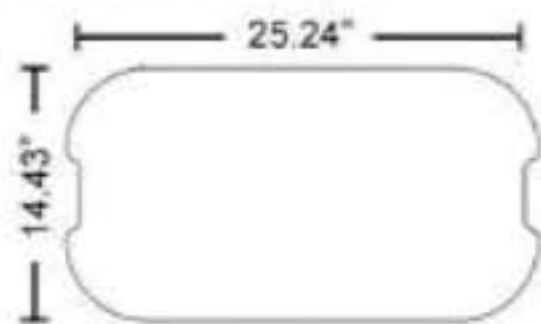

3D and Top View

INCLUDED IN PACKAGE:
 QTY 1: 8ft CURVED MAGNETIX FRAME
 QTY 3: FRONT PANEL
 QTY 2: END PANEL
 QTY 18: CHANNEL BAR

Optional:
 QTY 3: BACK PANEL
 required additional channel bars

Panel and Case Wrap Dimensions

Case Conversion TOP

Case Conversion Wrap