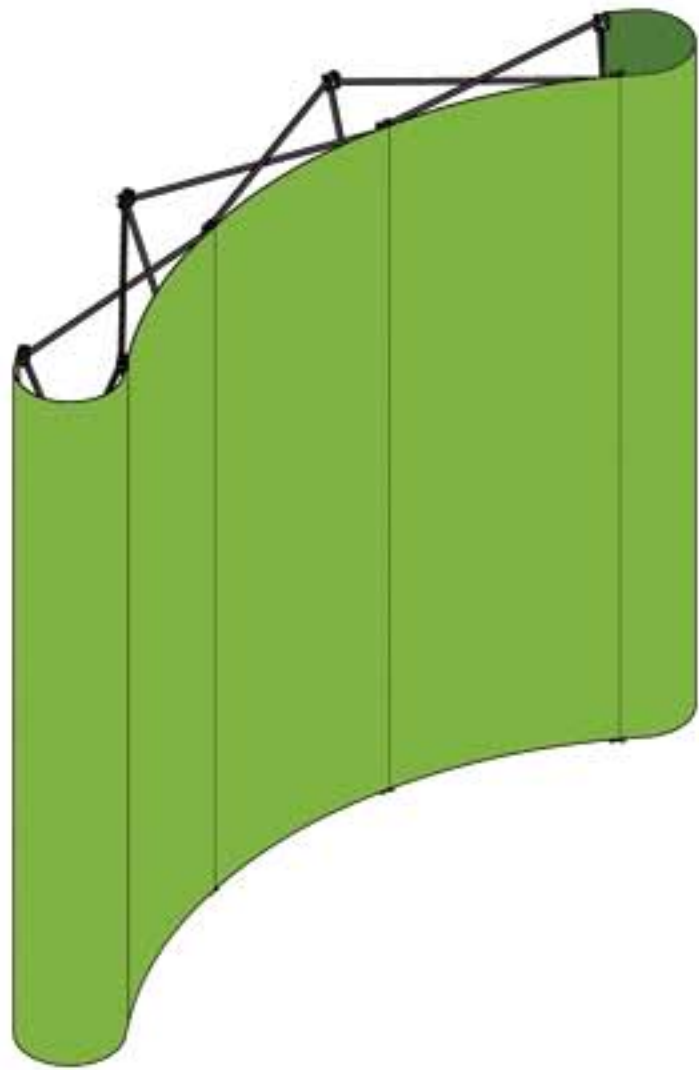

3D and Top View

INCLUDED IN PACKAGE:
 QTY 1: 8ft CURVED MAGNETIX FRAME
 QTY 3: FRONT PANEL
 QTY 2: END PANEL
 QTY 18: CHANNEL BAR

Optional:
 QTY 3: BACK PANEL
 required additional channel bars

Panel and Case Wrap Dimensions

Case Conversion TOP

Case Conversion Wrap