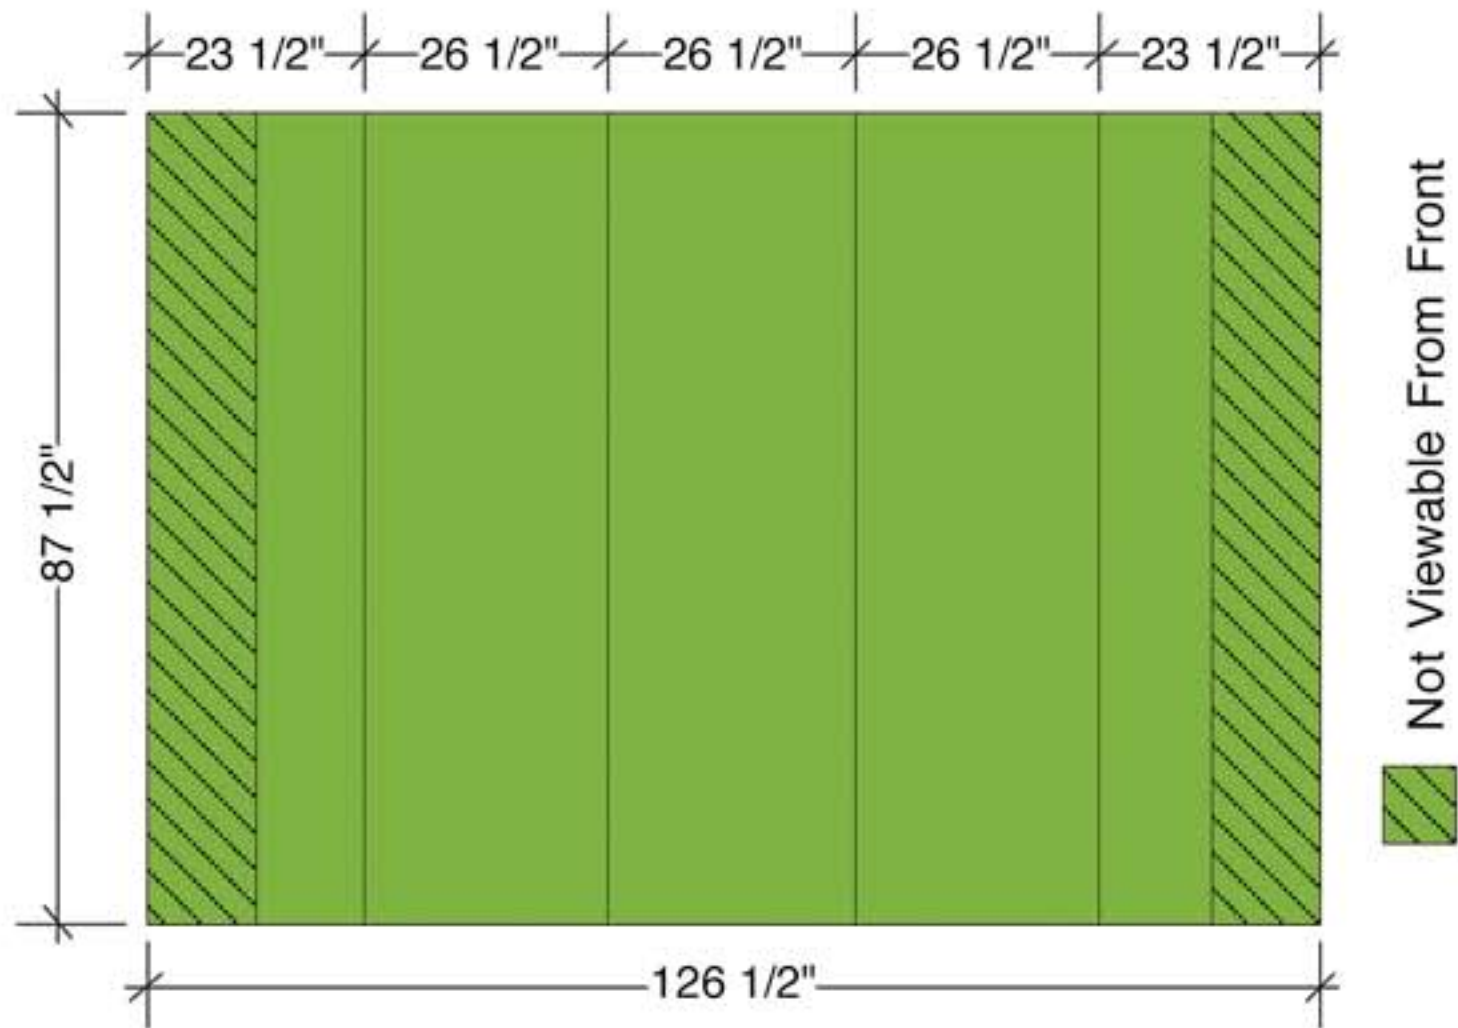

3D and Top View

INCLUDED IN PACKAGE:
 QTY 1: 8ft CURVED MAGNETIX FRAME
 QTY 3: FRONT PANEL
 QTY 2: END PANEL
 QTY 18: CHANNEL BAR

Optional:
 QTY 3: BACK PANEL
 required additional channel bars

Panel and Case Wrap Dimensions

Case Conversion TOP

Case Conversion Wrap