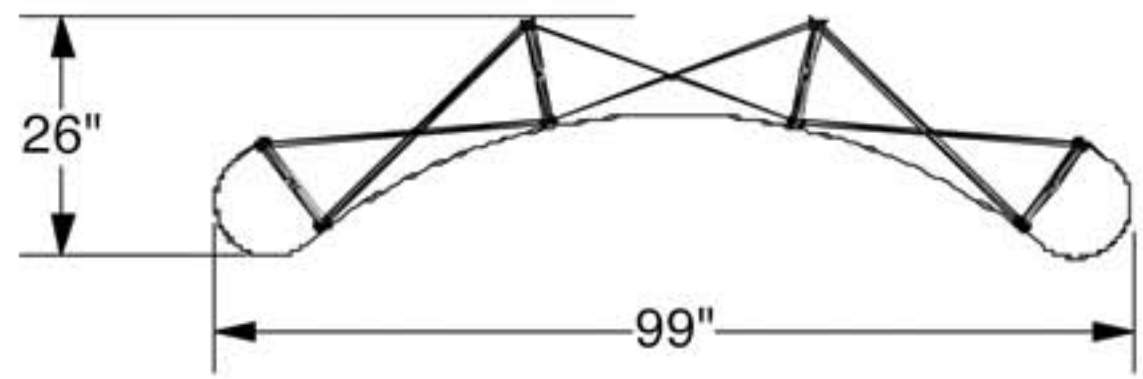

3D and Top View

INCLUDED IN PACKAGE:
 QTY 1: 8ft CURVED MAGNETIX FRAME
 QTY 3: FRONT PANEL
 QTY 2: END PANEL
 QTY 18: CHANNEL BAR

Optional:
 QTY 3: BACK PANEL
 required additional channel bars

Panel and Case Wrap Dimensions

Case Conversion TOP

Case Conversion Wrap