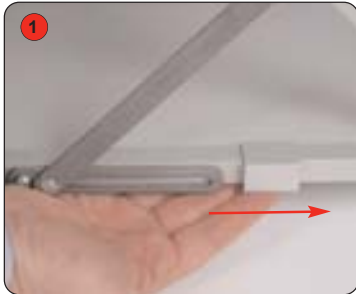

Assembly Instructions

Important: Ensure fingers are kept clear of folding mechanism when opening and closing the unit

Slide locking tab away from pivot arm at base of unit. Repeat for 2nd locking tab.