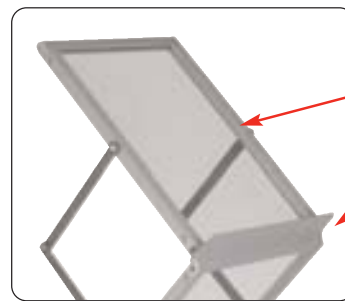

Zed-Up Lite

Zed-up Lite is a popular literature stand, that is stylish and highly portable. Ideal for exhibitions and displays.

Features & benefits

- High tech styling
- Double-sided acrylic shelves
- Heavy duty lockable carry case included
- Collapsible
- Available in anodised silver

Acrylic tray section
7.5mm deep
23mm lip

hardware specifications

Assembled dimensions (mm): 57.5" (h) x 10" (w) x 14.5" (d)

Closed dimensions (mm): 4.33" (h) x 10" (w) x 15.75" (d)

Overall tray dimensions (mm): 12.5" (h) x 10" (w)

Acrylic tray section
dimensions (mm): 12" (h) x 8.66" (w)

Weight (kg): 16.5 lbs (approx.)

All dimensions shown are approx.

We are continually improving and modifying our product range and reserve the right to vary the specifications without prior notice. All dimensions and weights quoted are approximate and we accept no responsibility for variance. E&OE.