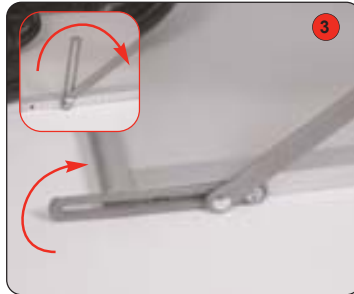

Acrylic tray section
7.5mm deep
23mm lip

hardware specifications

Assembled dimensions (mm): 57.5" (h) x 10" (w) x 14.5" (d)

Closed dimensions (mm): 4.33" (h) x 10" (w) x 15.75" (d)

Overall tray dimensions (mm): 12.5" (h) x 10" (w)

Acrylic tray section
dimensions (mm): 12" (h) x 8.66" (w)

Weight (kg): 16.5 lbs (approx.)

All dimensions shown are approx.

We are continually improving and modifying our product range and reserve the right to vary the specifications without prior notice. All dimensions and weights quoted are approximate and we accept no responsibility for variance. E&OE.

Assembly Instructions

Important: Ensure fingers are kept clear of folding mechanism when opening and closing the unit

Slide locking tab away from pivot arm at base of unit. Repeat for 2nd locking tab.

Whilst raising the unit note position of the pivot arms. To ensure correct assembly both pivot arms must rotate through 180 degrees.