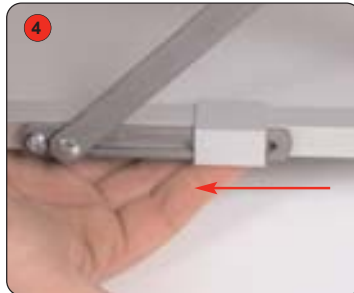

Assembly Instructions

Important: Ensure fingers are kept clear of folding mechanism when opening and closing the unit

Slide locking tab away from pivot arm at base of unit. Repeat for 2nd locking tab.

Whilst raising the unit note position of the pivot arms. To ensure correct assembly both pivot arms must rotate through 180 degrees.

Holding the top tray, gently raise the trays upwards. Place your foot on the base to aid stability.

Slide locking tab over pivot arm at base of unit. Repeat for 2nd locking tab.

To close:

- 1, Slide the locking tabs away from the pivot arms at the base of unit.
- 2, Lift the top tray and gently lower into the closed position. **(DO NOT DROP)**